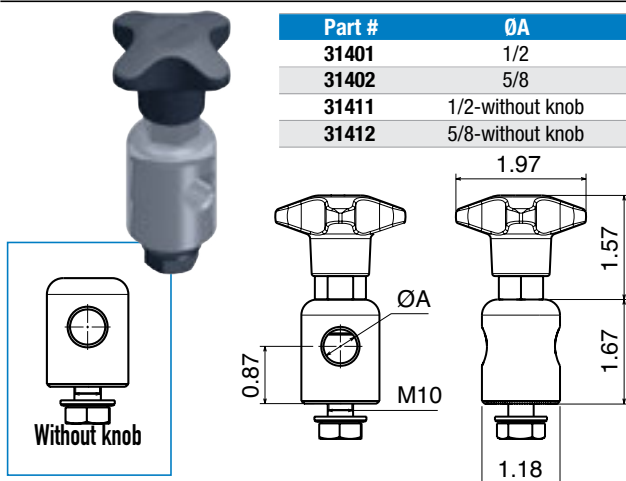

Adjustable head, stainless steel

Part #	ØA
31401	1/2
31402	5/8
31411	1/2-without knob
31412	5/8-without knob