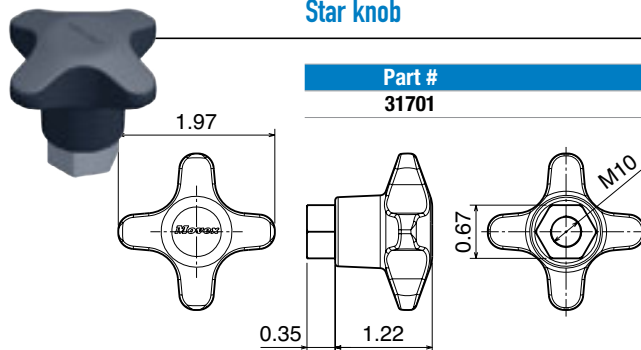

Star knob

Part #
31701