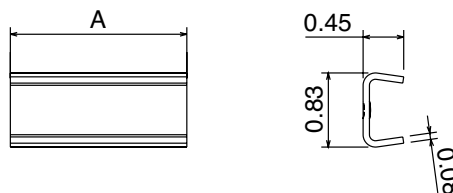

Connecting element

Part #	A
39011	2
39012	3
39013	4