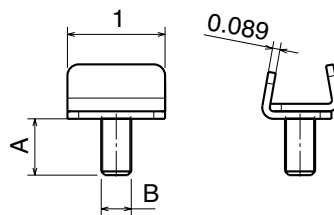

Heavy duty guide rail clip

Part #	A	B
HDC625	0.625	5/16-18
HDC75	0.75	5/16-18
HDC100	1	5/16-18
HDC125	1.25	5/16-18