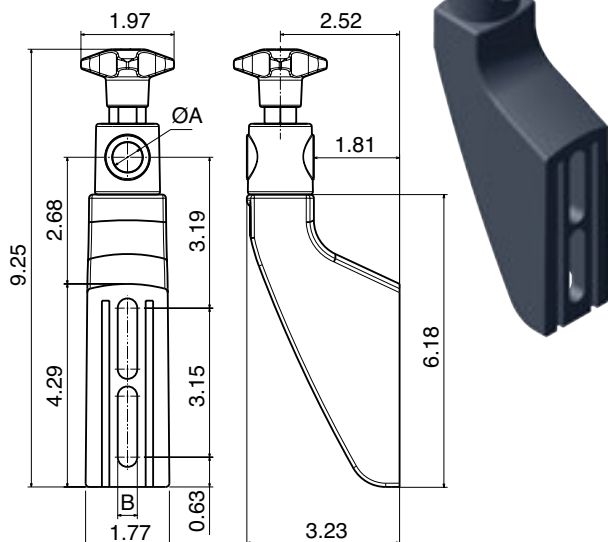

## Spacer for bracket -large-

Part #  
32301

**Material:**

Support: PA  
 Knob: PA + nickel plated brass  
 Eyebolt: Stainless steel  
 Heads: PA or stainless steel  
 Screw, washers and nut: Stainless steel

## Side bracket -medium-, adjustable

Part #	ØA	B
30701	1/2	0.35
30702	5/8	0.35
30703	1/2	0.41
30704	5/8	0.41
30709	bracket	0.35
30710	bracket	0.41

## Side bracket -medium-, adjustable SS

Part #	ØA	B
30801	1/2	0.35
30802	5/8	0.35
30803	1/2	0.41
30804	5/8	0.41