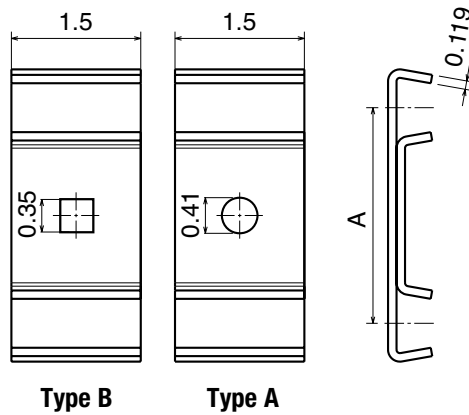

Double clamp for guide rail

Part #	A	Type
DRC250	2.5	A
DRC375	3.75	A
DRC250SH	2.5	B

TYPE A used with 3/8 or M10 fastener
TYPE B used with 5/16 or M8 fastener