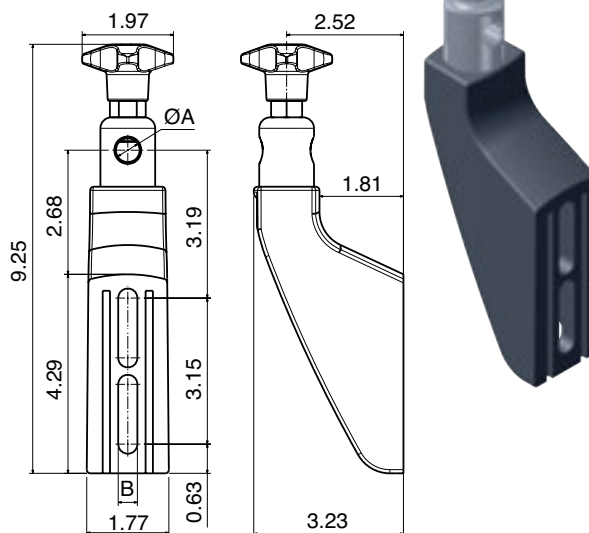

## Spacer for bracket -large-

Part #  
32301

**Material:**

Support: PA  
 Knob: PA + nickel plated brass  
 Eyebolt: Stainless steel  
 Heads: PA or stainless steel  
 Screw, washers and nut: Stainless steel

## Side bracket -medium-, adjustable

Part #	ØA	B
30701	1/2	0.35
30702	5/8	0.35
30703	1/2	0.41
30704	5/8	0.41
30709	bracket	0.35
30710	bracket	0.41

## Side bracket -medium-, adjustable SS

Part #	ØA	B
30801	1/2	0.35
30802	5/8	0.35
30803	1/2	0.41
30804	5/8	0.41