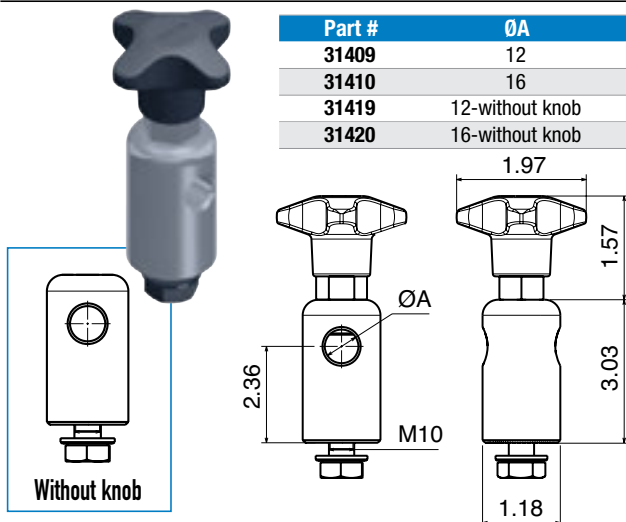

Adjustable head, stainless steel

Part #	ØA
31409	12
31410	16
31419	12-without knob
31420	16-without knob