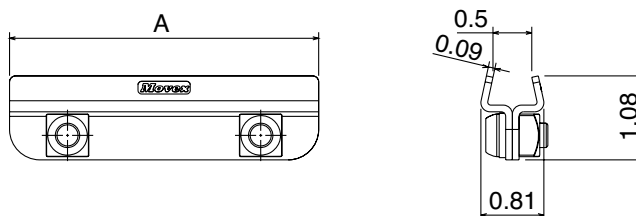

Clamp for Guides Rail

Material:
Stainless steel

Single clamp for guide rail

Part #	Material	Type
SRCR	AISI 304	A
SRCS	AISI 304	B

used with 5/16

Double clamp for guide rail

Part #	A	Type
DRC250	2.5	A
DRC375	3.75	A
DRC250SH	2.5	B

TYPE A used with 3/8 or M10 fastener
TYPE B used with 5/16 or M8 fastener

Heavy duty guide rail clip

Part #	A	B
HDC625	0.625	5/16-18
HDC75	0.75	5/16-18
HDC100	1	5/16-18
HDC125	1.25	5/16-18

Connecting element

Part #	A
39011	2
39012	3
39013	4

Connecting clamp

Part #	A
39201Y	3
39202Y	4
39203Y	6