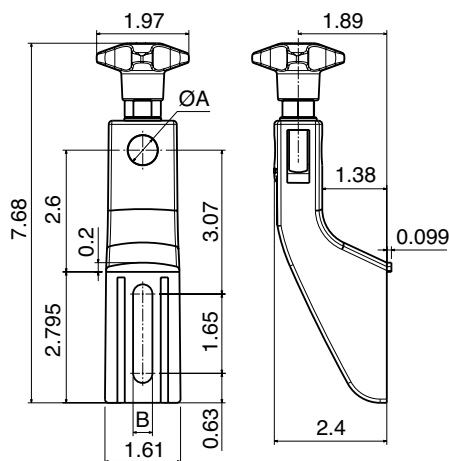

# Brackets

**Material:**

Support: PA

Knob: PA + nickel plated brass

Eyebolt: Stainless steel

## Side bracket -small-

Part #	ØA	B
30101	1/2	0.35
30102	5/8	0.35
30103	1/2	0.41
30104	5/8	0.41

## Side bracket -medium-

Part #	ØA	B
30501	1/2	0.35
30502	5/8	0.35
30503	1/2	0.41
30504	5/8	0.41

## Side bracket -large-

Part #	ØA	B
30901	1/2	0.35
30902	5/8	0.35
30903	1/2	0.41
30904	5/8	0.41