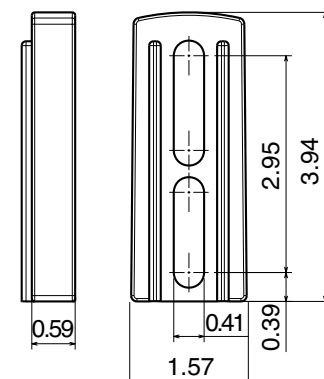

Spacer for bracket -large-

Part #
32301