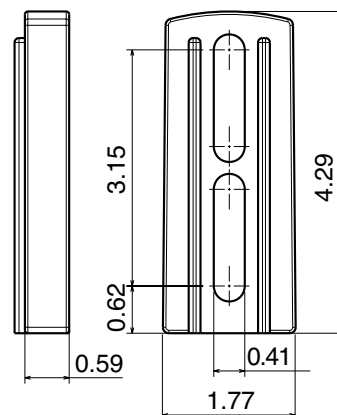

Spacer for bracket -medium-

Part #
32201