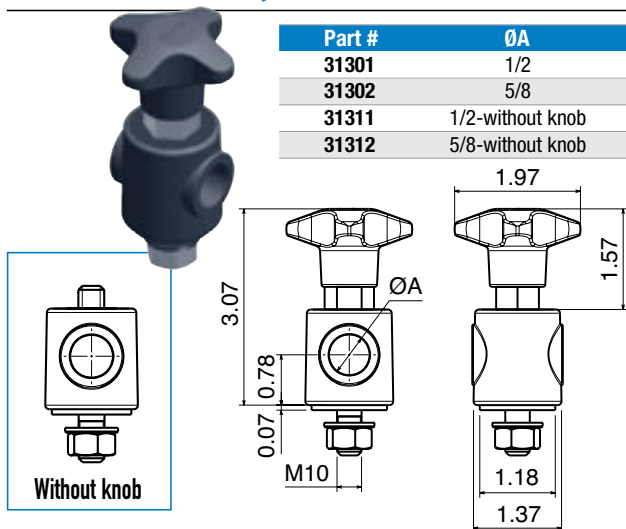

Adjustable Heads and Star Knob

Material:

Knob: PA + nickel plated brass
Eyebolt: Stainless steel
Heads: PA or stainless steel
Screw, washers and nut: Stainless steel

Adjustable head

Part #	ØA
31301	1/2
31302	5/8
31311	1/2-without knob
31312	5/8-without knob