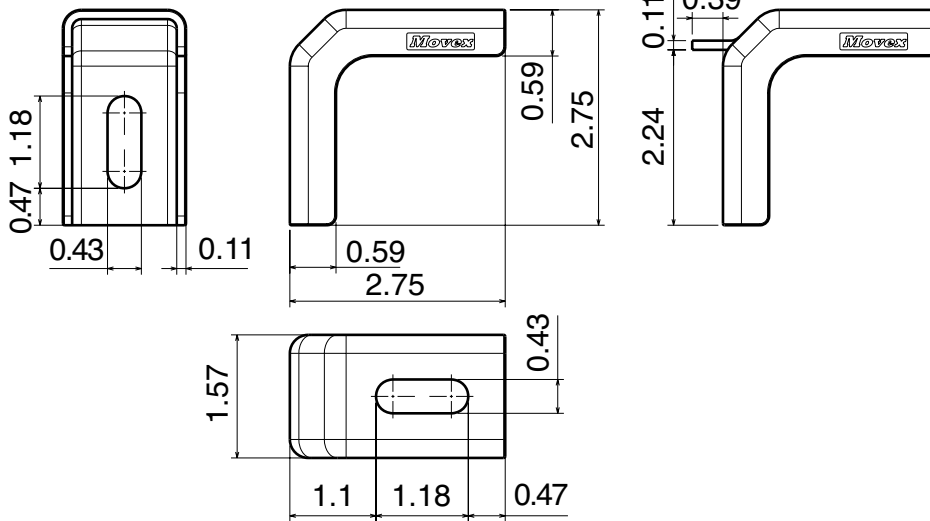

## Side bracket -large-, adjustable

Part #	ØA	B
31101	1/2	0.35
31102	5/8	0.35
31103	1/2	0.41
31104	5/8	0.41
31109	bracket	0.35
31110	bracket	0.41

## Side bracket -large-, adjustable SS

Part #	ØA	B
31201	1/2	0.35
31202	5/8	0.35
31203	1/2	0.41
31204	5/8	0.41

# Adjustable Brackets

**Material:**

Stainless steel AISI 304

**L-bracket**

Part #	Type
31501	A
31502	B

Type A without nose

Type B with nose

**L-bracket**