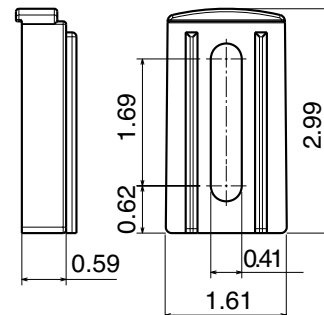

Spacer for bracket -small-

Part #
32101