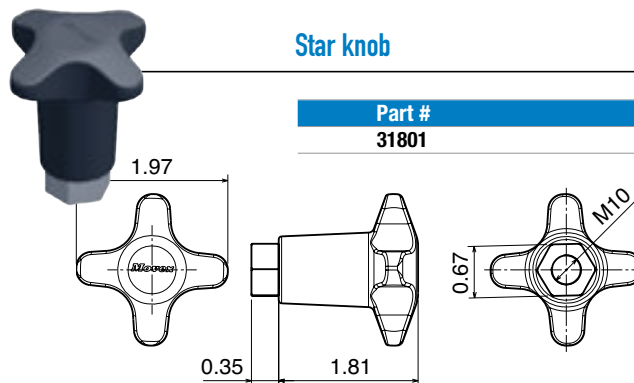

Star knob

Part #
31801