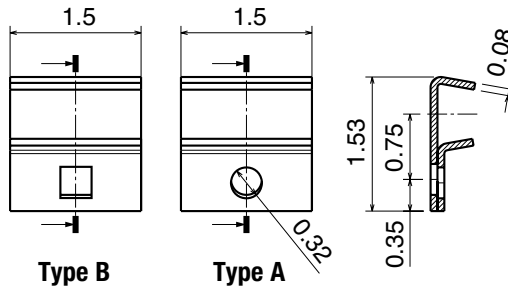

Clamp for Guides Rail

Material:
Stainless steel

Single clamp for guide rail

Part #	Material	Type
SRCR	AISI 304	A
SRCS	AISI 304	B

used with 5/16