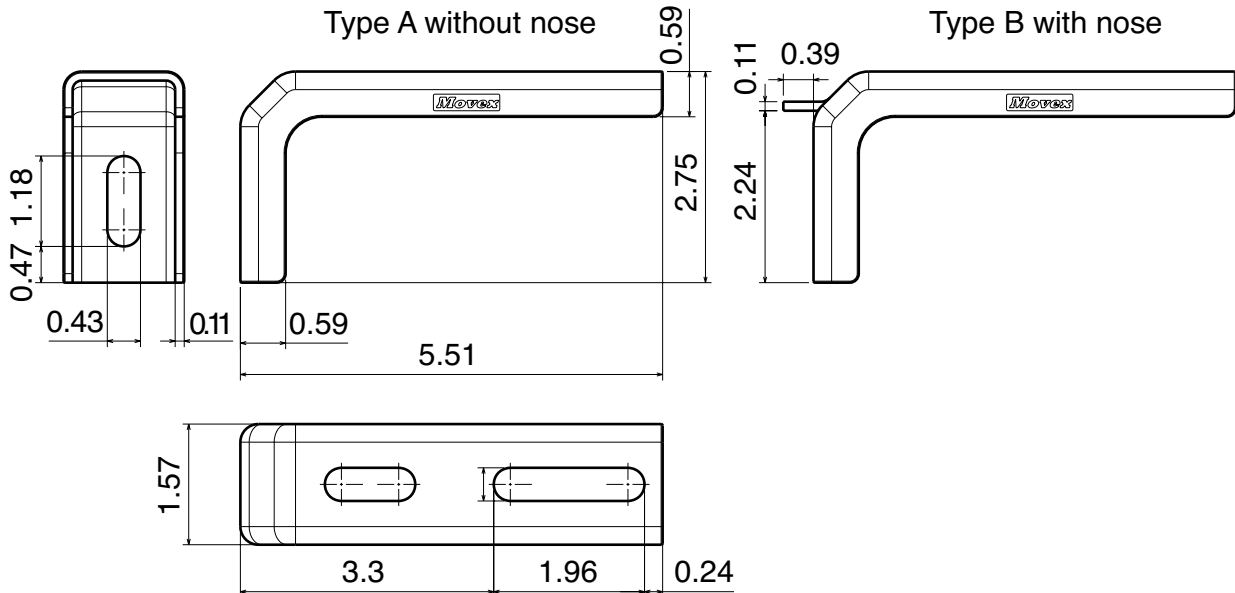

Part #	Type
31601	A
31602	B

Type A without nose